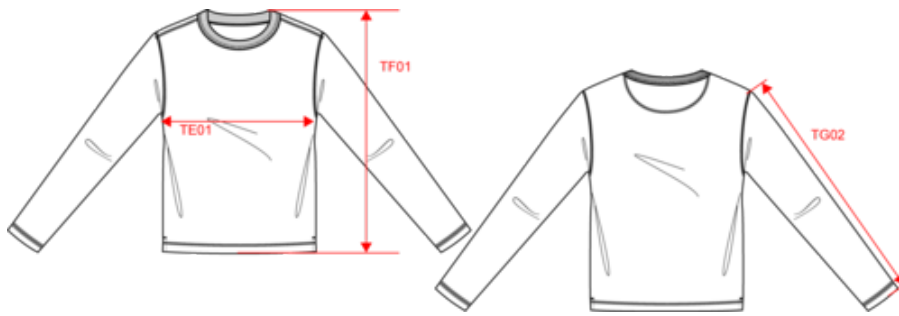

NS418
Unisex sweatshirt - 275gsm

Made in Portugal 100% organic cotton Unisex Straight fit Light French Terry inner Garment dyed after assembly: colours may vary slightly from item to item Neck trim Cover stitch on armholes, neck, cuffs and bottom hem Side slits with herringbone back

Dimensions (cm)

Measurements in cm	XXS	XS	S	M	L	XL	XXL	3XL	4XL
TE01 - 1/2 chest width at 1.5cm below armhole	46.00	49.00	52.00	55.00	58.00	61.00	64.00	67.00	70.00
TF01 - Total height from HSP	65.00	67.00	69.00	71.00	73.00	75.00	77.00	79.00	81.75
TG02 - Long sleeve length	60.50	61.50	62.50	63.50	64.50	65.50	66.50	67.50	69.50